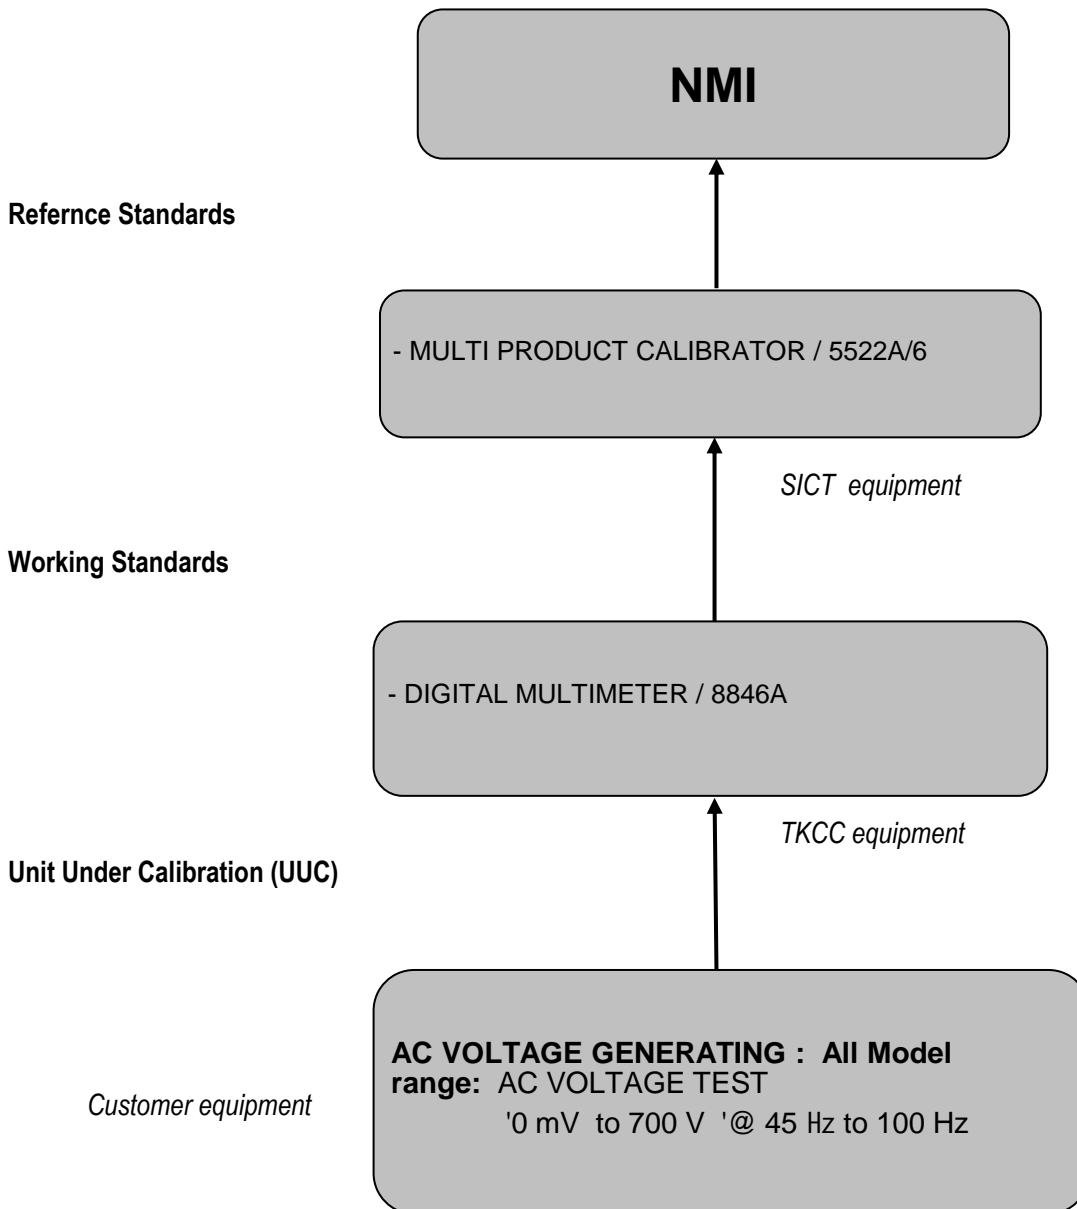

Traceability Chart

หมายเลขเอกสาร :		แก้ไขที่ : 0
DRAF <i>[Signature]</i>	CHECK <i>[Signature]</i>	APPROVE <i>[Signature]</i>
Date :	Date :	Date :

Name of Laboratory : Thai-Korea Calibration Center Co.,Ltd. (TKCC)
 Accreditation No. : Accredited by TLAS Calibration No. 0116
 Calibration procedure : WL-E021 AC VOLTAGE GENERATING INSTRUMENT CALIBRATION
 Calibration scope for : AC VOLTAGE TEST
 0 mV to 700 V @ 45 Hz to 100 Hz

Traceable to National Metrology Institute (NMI)

Remark :

- NMI : National Metrology Institute
- KRISS : Korea Research Institute of Standard and Science (Republic of Korea)
- NIMT : National Institute of Metrology (Thailand)
- SICT : Institute of Calibration & Technology Co.,Ltd.